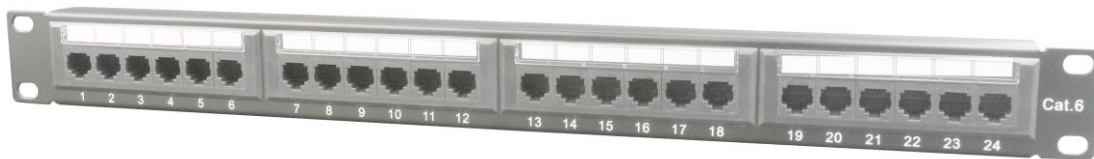

# PANEL RACK 19" UTP

***NPP-C524CM-001 PANEL 24 PUERTOS UTP CAT5 RACK 19" 1U***

***NPP-C624CM-001 PANEL 24 PUERTOS UTP CAT6 RACK 19" 1U  
PSA HILOS TRASERO***

***19A-BRUSH CEPILLO PASA  
CABLES 1 U***

***19C-CM2-ORGANIZADOR PASA  
CABLES 1 U***