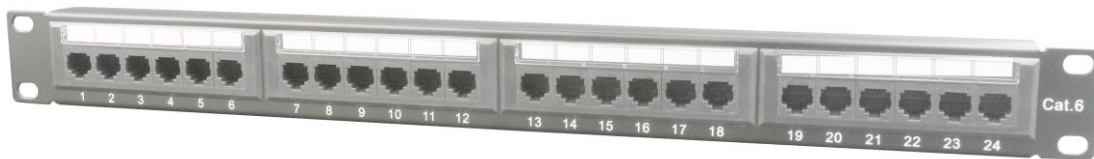

PANEL RACK 19" UTP

NPP-C524CM-001 PANEL 24 PUERTOS UTP CAT5 RACK 19" 1U

***NPP-C624CM-001 PANEL 24 PUERTOS UTP CAT6 RACK 19" 1U
PSA HILOS TRASERO***

***19A-BRUSH CEPILLO PASA
CABLES 1 U***

***19C-CM2-ORGANIZADOR PASA
CABLES 1 U***